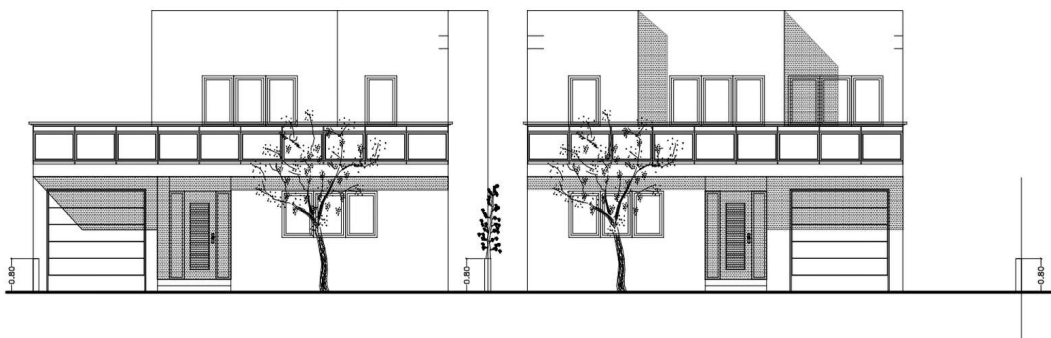

ALÇAT POSTERIOR

CONJUNT PL.PIS MOD-5