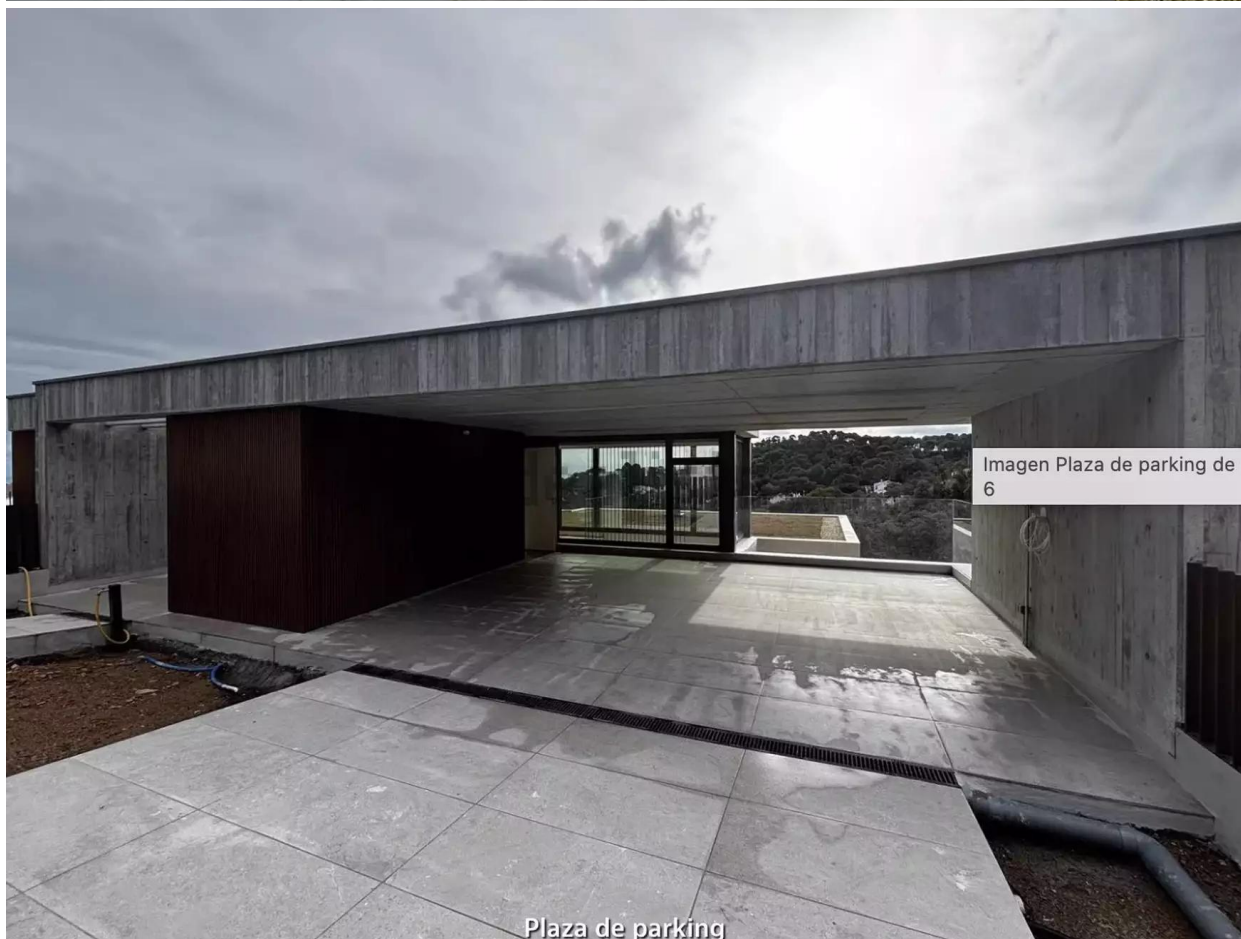

Plaza de parking